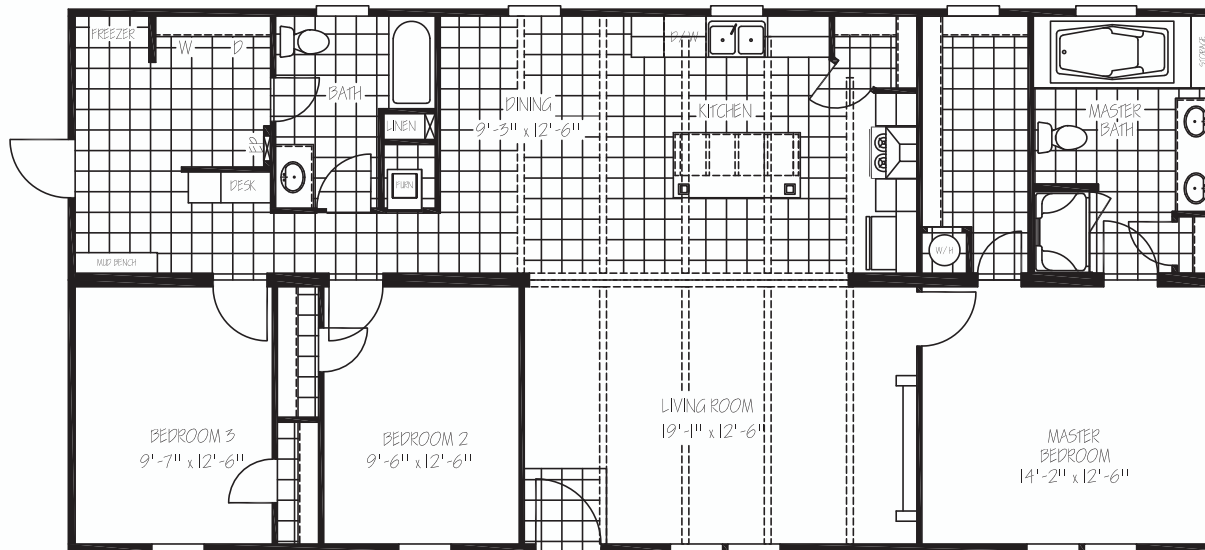

THE TRUMAN

★ ★ ★ THE AMERICAN SERIES

MODEL:

AMS28563A | 28 X 56 | 1,475 SQ. FT. | 3 BED 2 BATH

1001 W. Loop 340 | Waco, Texas 76712 | 254-235-0222 | www.JessupHousing.com

STANDARD | FEATURES

★ ★ ★ THE
AMERICAN
S E R I E S

EXTERIOR

- Low E Thermal Pane Windows
- Steel Front Door with Full View Storm
- Cottage Rear Door
- Vinyl Siding / Comp Roof
- Whole House Wrapped in OSB
- 5" Lineal Trim
- 16" on Center Floor Joist

KITCHEN

- 42" Overhead Cabinet System
- 3/4" Hardwood Cabinet Doors
- Lined Overhead Cabinets
- Lined Center Shelf in Base Cabinets
- Brushed Nickel Lever Handles Interior Doors
- White Farmhouse Kitchen Sink
- Spring-loaded Faucet
- 4 LED Flush Mounted Ceiling Lights Kitchen